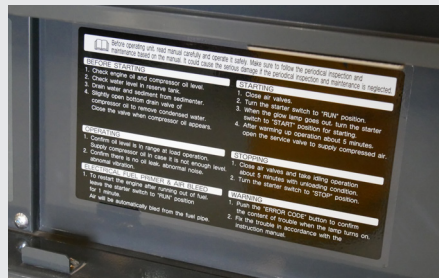

AIRMAN box type compressors have been specifically designed for heavy duty outdoor work. They are ideal for mounting on trucks, utilities and trailers. They can also be craned or even helicoptered to the job site. A long reputation for durability and reliability has made AIRMAN the top selling box style diesel compressor in Australia. When there is important work to be done, more Australian companies depend on an AIRMAN box type compressor than any other brand.

Here's why Airman are #1 for box style diesel compressors:

- Easy to operate with clear operating instructions.
- Strong & durable lockable cabinets.
- Larger low speed air ends producing more air.
- Super low noise levels.
- Typically larger fuel tanks for longer run times.
- Lockable fuel doors or filler caps.
- Auto bleed electric fuel pump for easy starting.
- External drain points for hassle free fluid changes.
- Wide opening doors for easy service access.
- Genuine Japanese built quality engines.
- Over 40 years of research and development.
- Japanese ISO 9001 quality assured factory.
- Widest range of models and options to choose from.
- Long 7 year/10,000hrs air end warranty (conditions apply)*

Simple to operate

Easy to read controls and operating instructions

Protective and lockable control panel cover

Easy to service - External fluid drain points

Quality Japanese built

Light enough for many 4x4 utes
Perfect for Header Cleaning, Fencing, Air Tools and more