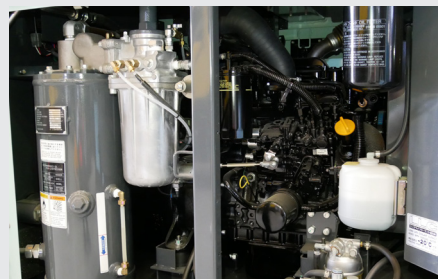

Quality Japanese built